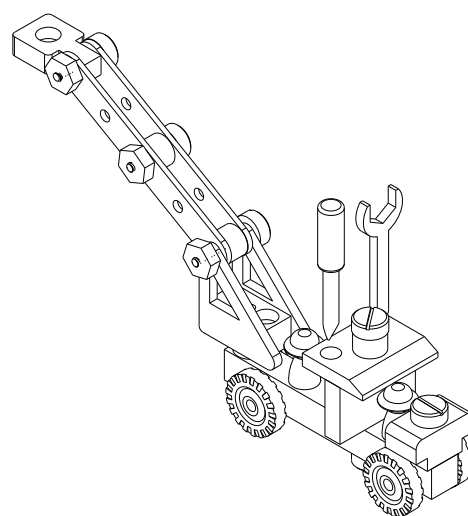

Notice de montage Camion Pompier

Instructions for DIY FIRE TRUCK

Ax5
Bx2

Cx1
Dx1
Ex 2

1

2

3

4

5

6

JURATOYS

13 rue de l'Industrie
39270 Orgelet
FRANCE

Janod Copyright 2011

www.janod.com

jouer par nature

Ref. 06498

31,5 x 10 x 28 cm
12.4 x 3.9 x 11 in.