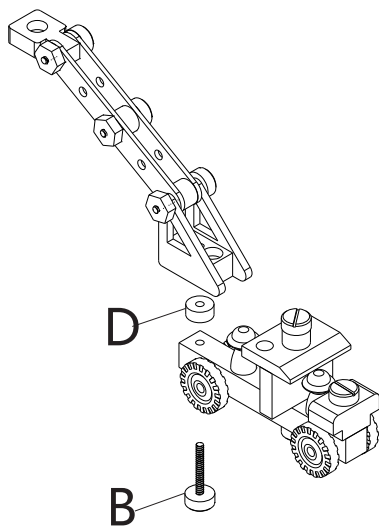

Notice de montage Camion Pompier

Instructions for DIY FIRE TRUCK

Ax5
Bx2

Cx1
Dx1
Ex 2

1

2

3

4

5

6

JURATOYS

13 rue de l'Industrie
39270 Orgelet
FRANCE

Janod Copyright 2011

www.janod.com

jouer par nature

Ref. 06498

31,5 x 10 x 28 cm
12.4 x 3.9 x 11 in.