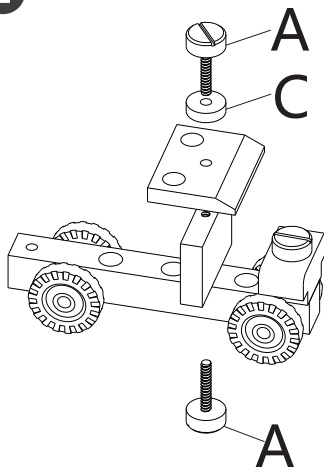

Notice de montage Camion Pompier

Instructions for DIY FIRE TRUCK

Ax5
Bx2

Cx1
Dx1
Ex 2

1

2

3

4

31,5 x 10 x 28 cm
12.4 x 3.9 x 11 in.