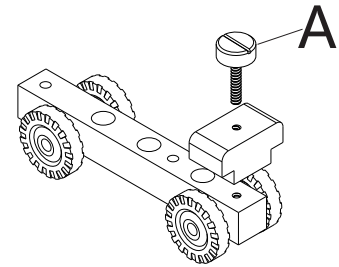

Notice de montage Camion Pompier

Instructions for DIY FIRE TRUCK

Ax5
Bx2

Cx1
Dx1
Ex 2

1

2

3

4

31,5 x 10 x 28 cm
12.4 x 3.9 x 11 in.