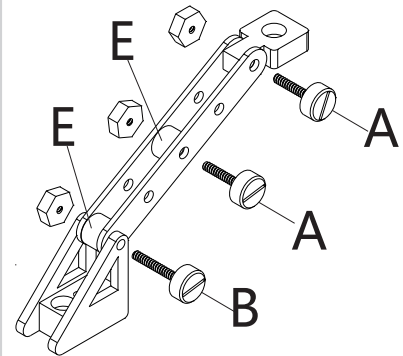

Notice de montage Camion Pompier

Instructions for DIY FIRE TRUCK

Ax5
Bx2

Cx1
Dx1
Ex 2

1

2

3

4

31,5 x 10 x 28 cm
12.4 x 3.9 x 11 in.